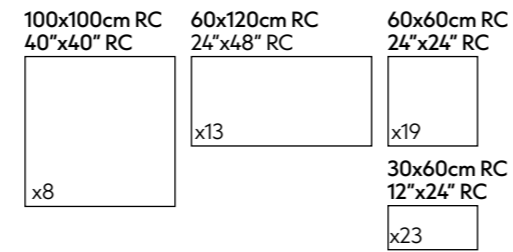

60x120cm RC · 24"x48" RC PP2407

Mosaic Anthracite

60x120cm RC · 24"x48" RC PP2409

Mosaic Taupe

60x120cm RC · 24"x48" RC PP2407

Concretes

View on web

Porcelain