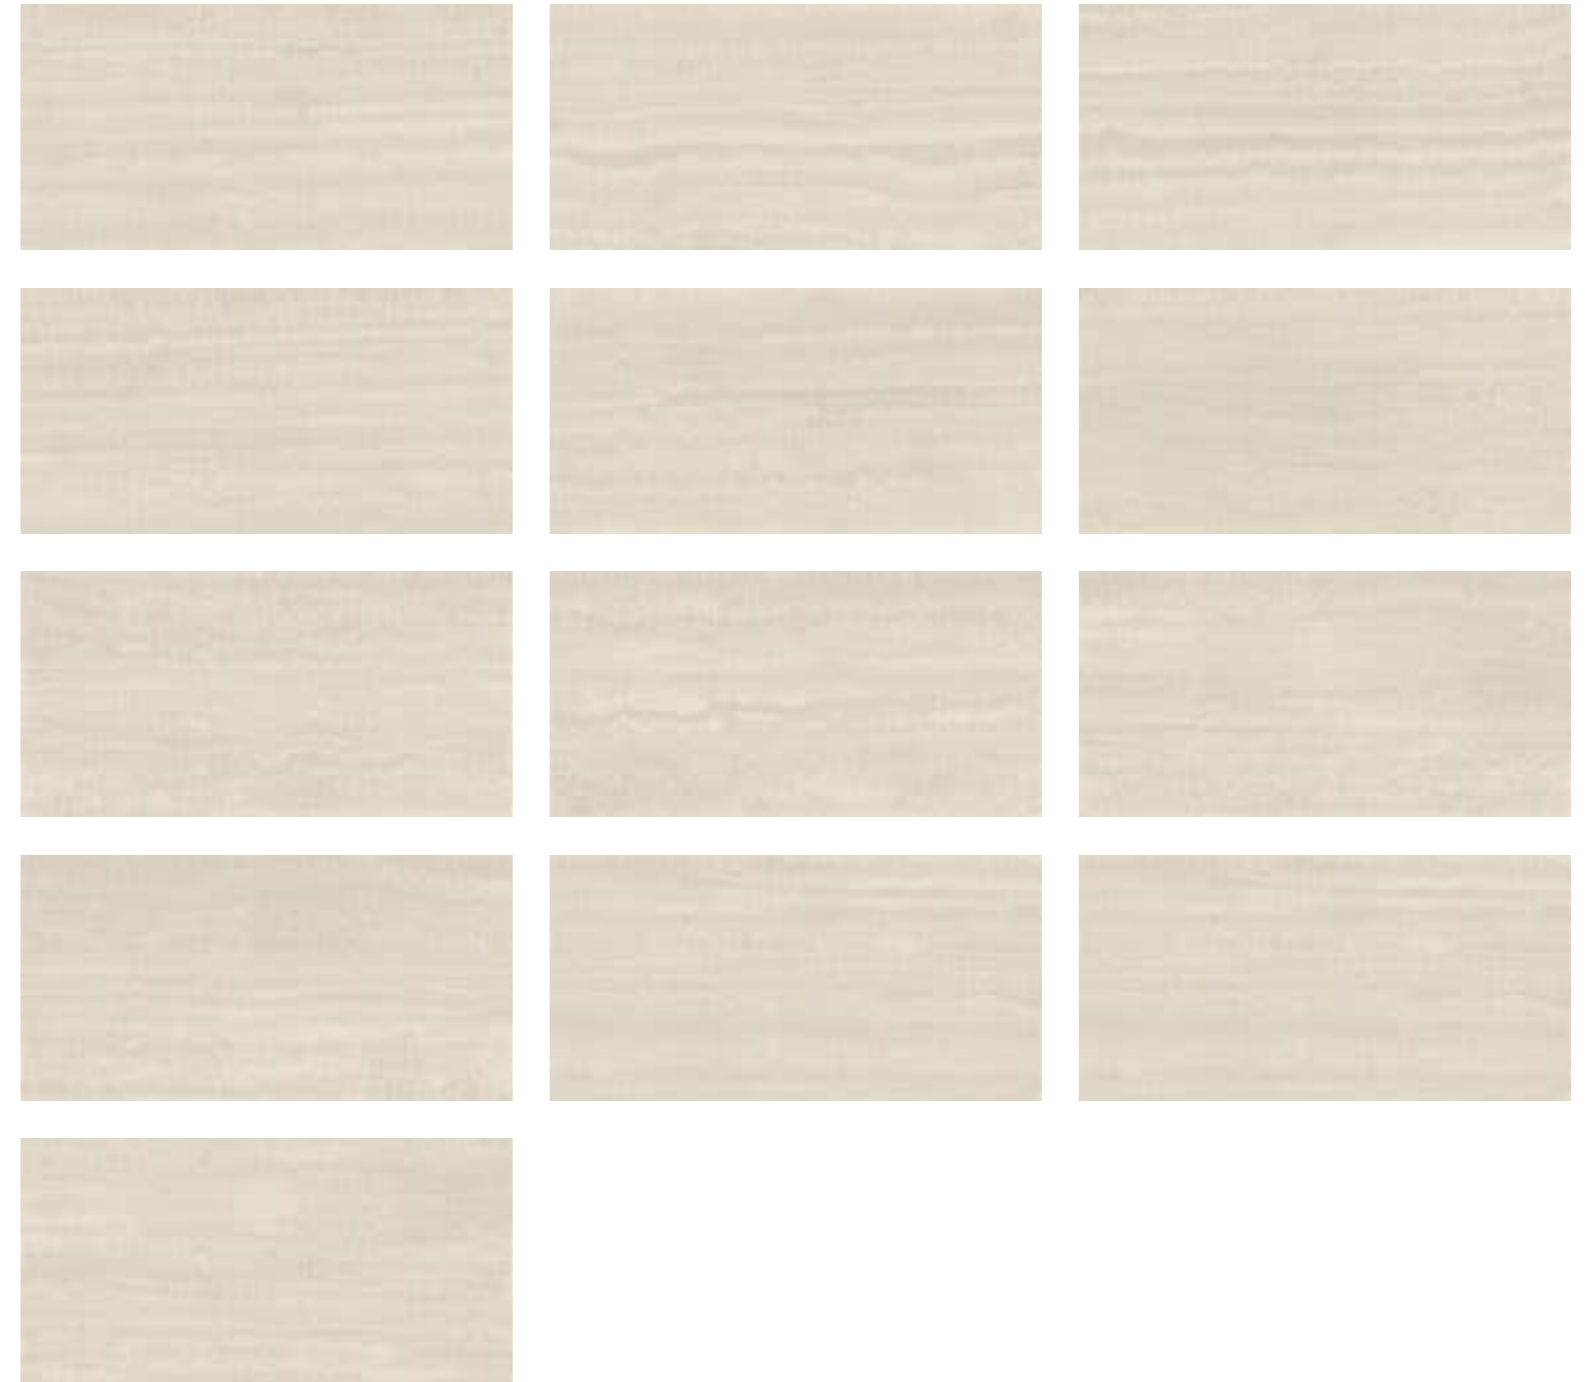

Athos Beige 60x120 RC

Crystal River

WALL:
Crystal River 60x120 RC Satin

FLOOR:
Crystal River 100x100 RC Satin

WALL:
Crystal River 60x120 RC Starlight

FLOOR:
Crystal River 60x120 RC Starlight

60x120cm RC · 24"x48" RC