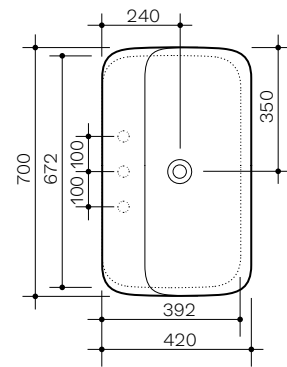

Soul

70 × 42 h10

Lavabo in ceramica da incasso con troppopieno, quattro lati e lato inferiore smaltato. Piletta esclusa.
Fitted ceramic washbasin with overflow, four enamelled sides and bottom. Drain not included.

Installazione <i>Installation</i>		Incasso <i>Fitted</i>
Troppo pieno <i>Overflow</i>		Con troppopieno <i>With overflow</i>
Piletta <i>Drain</i>		Up & Down ø 7,2 cm
Smaltatura <i>Enamelled</i>		Lato inferiore <i>Bottom</i>
Smaltatura <i>Enamelled</i>		4 Lati <i>4 Sides</i>
Dimensioni <i>Dimensions</i>		70 × 42 × 10h cm
Peso <i>Weight</i>		13,90 kg
Capienza vasca <i>Tank capacity</i>		10,00 Lt
Pallet		100 x 120 x h160 → 18 pz. 100 x 120 x h220 → 27 pz.