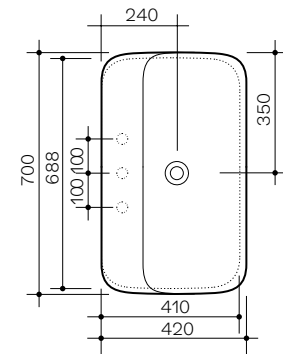

Soul

70 × 42 h4

Lavabo in ceramica da incasso con troppopieno, quattro lati e lato inferiore smaltato. Piletta esclusa.
Fitted ceramic washbasin with overflow, four enamelled sides and bottom. Drain not included.

Installazione <i>Installation</i>		Incasso <i>Fitted</i>
Troppo pieno <i>Overflow</i>		Con troppopieno <i>With overflow</i>
Piletta <i>Drain</i>		Up & Down ø 7,2 cm

Smaltatura <i>Enamelled</i>		Lato inferiore <i>Bottom</i>
Smaltatura <i>Enamelled</i>		4 Lati <i>4 Sides</i>
Dimensioni <i>Dimensions</i>		70 × 42 × 4h cm
Peso <i>Weight</i>		12,40 kg
Capienza vasca <i>Tank capacity</i>		10,00 Lt
Pallet		100 x 120 x h160 → 18 pz. 100 x 120 x h220 → 27 pz.