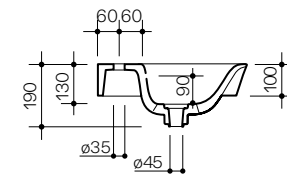

Soul

70 × 42 h10

Lavabo in ceramica da incasso con troppopieno, quattro lati e lato inferiore smaltato. Piletta esclusa.
Fitted ceramic washbasin with overflow, four enamelled sides and bottom. Drain not included.

Installazione <i>Installation</i>		Incasso <i>Fitted</i>
Troppo pieno <i>Overflow</i>		Con troppopieno <i>With overflow</i>
Piletta <i>Drain</i>		Up & Down ø 7,2 cm
Smaltatura <i>Enamelled</i>		Lato inferiore <i>Bottom</i>
Smaltatura <i>Enamelled</i>		4 Lati <i>4 Sides</i>
Dimensioni <i>Dimensions</i>		70 × 42 × 10h cm
Peso <i>Weight</i>		13,90 kg
Capienza vasca <i>Tank capacity</i>		10,00 Lt
Pallet		100 x 120 x h160 → 18 pz. 100 x 120 x h220 → 27 pz.