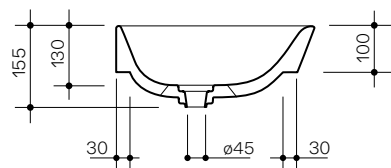

Soul

Ø42 h10

Lavabo in ceramica da incasso senza troppopieno e lato inferiore smaltato. Piletta esclusa.
Fitted ceramic washbasin without overflow and enamelled bottom. Drain not included.

Installazione <i>Installation</i>		Incasso <i>Fitted</i>
Troppo pieno <i>Overflow</i>		Senza troppopieno <i>Without overflow</i>
Piletta <i>Drain</i>		Scarico libero ø 7,2 cm <i>Free flow ø 7,2 cm</i>

Smaltatura <i>Enamelled</i>		Lato inferiore <i>Bottom</i>

Dimensioni <i>Dimensions</i>		ø42 x 10h cm
Peso <i>Weight</i>		7,30 kg
Capienza vasca <i>Tank capacity</i>		10,00 Lt
Pallet		100 x 120 x h160 → 36 pz. 100 x 120 x h220 → 52 pz.

Lavabo / Washbasin ↓

SOL02[JA		Senza Foro <i>No Tap Hole</i>		365		540		540

PM[CL]TCU[JA		Piletta SCARICO LIBERO o UP & DOWN in acciaio cromato con tappo in ceramica ø 7,2 cm.	80	90	90

Raccomandata
Recommended

Finiture disponibili
Available finishes
→ pag 278

Chromed steel FREE FLOW and UP & DOWN drain with ceramic plug ø 7,2cm

Accessori / Accessories ↓

SI5STO[CL]JA		Sifone TONDO per lavabo in acciaio.	125

Finiture disponibili
Available finishes
→ pag 280

Steel ROUND siphon for washbasin.