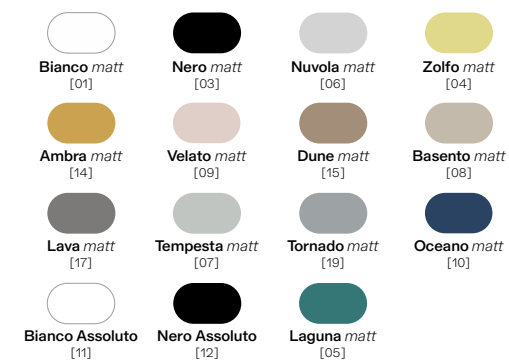

Colori opachi / *Matt colors*