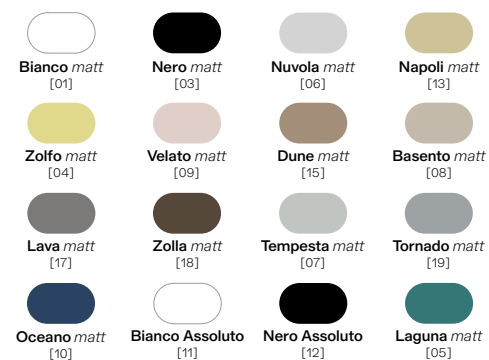

Colori opachi / Matt colors