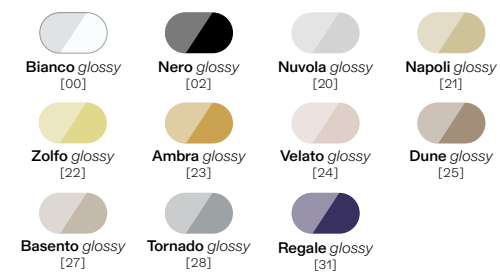

Colori lucidi / Glossy colors