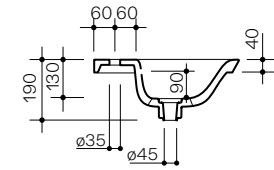

Soul

70 × 42 h4

Lavabo in ceramica da incasso con troppopieno, quattro lati e lato inferiore smaltato. Piletta esclusa.
Fitted ceramic washbasin with overflow, four enamelled sides and bottom. Drain not included.

Installazione <i>Installation</i>		Incasso <i>Fitted</i>
Troppo pieno <i>Overflow</i>		Con troppopieno <i>With overflow</i>
Piletta <i>Drain</i>		Up & Down ø 7,2 cm

Smaltatura <i>Enamelled</i>		Lato inferiore <i>Bottom</i>
Smaltatura <i>Enamelled</i>		4 Lati <i>4 Sides</i>
Dimensioni <i>Dimensions</i>		70 × 42 × 4h cm
Peso <i>Weight</i>		12,40 kg
Capienza vasca <i>Tank capacity</i>		10,00 Lt
Pallet		100 x 120 x h160 → 18 pz. 100 x 120 x h220 → 27 pz.