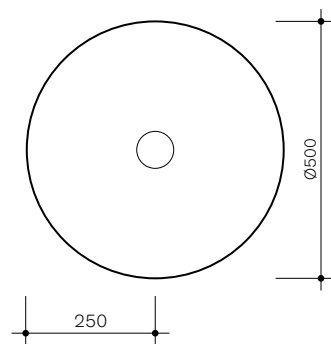

Occhio

Ø50 h15

Lavabo in ceramica da appoggio senza troppopieno.
Piletta esclusa.
Countertop ceramic washbasin without overflow.
Drain not included.

Installazione <i>Installation</i>		Appoggio Countertop
Troppo pieno <i>Overflow</i>		Senza troppopieno Without overflow
Piletta <i>Drain</i>		Scarico libero ø 7,2 cm Free flow ø 7,2 cm
Pilette speciali <i>Special drains</i>		→ pag 277

BIANCO GLOSSY
GLOSSY WHITE

COLORI OPACHI
MATT COLORS

COLORI LUCIDI
GLOSSY COLORS

Dimensioni <i>Dimensions</i>		ø50 x 15h cm
Peso <i>Weight</i>		11,00 kg
Capienza vasca <i>Tank capacity</i>		9,00 Lt
Pallet		100 x 120 x h160 → 27 pz. 100 x 120 x h220 → 36 pz.

Lavabo / Washbasin ↓

OCL01[JA]		Senza Foro No Tap Hole	485	730	730

PM[CL]TCU[JA]		Piletta SCARICO LIBERO o UP & DOWN in acciaio cromato con tappo in ceramica ø 7,2 cm.	80	90	90

Finiture disponibili
Available finishes
→ pag 278

Chromed steel FREE FLOW and UP & DOWN drain with ceramic plug ø 7,2cm

Accessori / Accessories ↓

PM[CL]TMU[CL]		Piletta SCARICO LIBERO o UP & DOWN in acciaio con tappo metallo cromo ø 6,4 cm.	60

Finiture disponibili
Available finishes
→ pag 278

Chromed steel FREE FLOW and UP & DOWN drain with chromed plug ø 6,4cm

SI5STO[CL]JA		Sifone TONDO per lavabo in acciaio.	125

Finiture disponibili
Available finishes
→ pag 280

Steel ROUND siphon for washbasin.