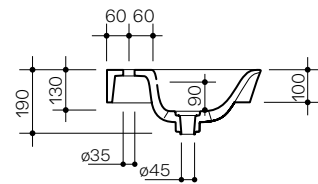

Soul

55 × 42 h10

Lavabo in ceramica da incasso con troppopieno, quattro lati e lato inferiore smaltato. Piletta esclusa.
Fitted ceramic washbasin with overflow, four enamelled sides and bottom. Drain not included.

Installazione <i>Installation</i>		Incasso <i>Fitted</i>
Troppo pieno <i>Overflow</i>		Con troppopieno <i>With overflow</i>
Piletta <i>Drain</i>		Up & Down ø 7,2 cm

Smaltatura <i>Enamelled</i>		Lato inferiore <i>Bottom</i>
Smaltatura <i>Enamelled</i>		4 Lati <i>4 Sides</i>
Dimensioni <i>Dimensions</i>		55 × 42 × 10h cm
Peso <i>Weight</i>		12,20 kg
Capienza vasca <i>Tank capacity</i>		8,00 Lt
Pallet		100 x 120 x h160 → 27 pz. 100 x 120 x h220 → 40 pz.