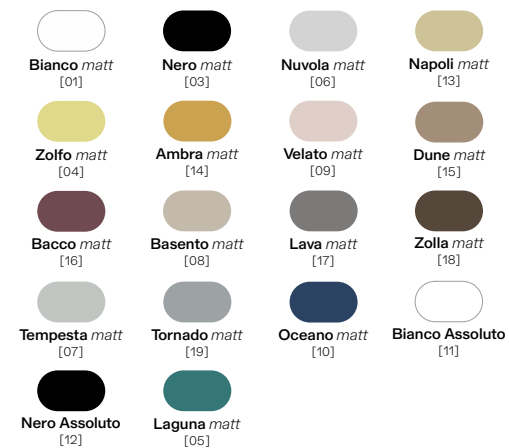

Colori opachi / Matt colors