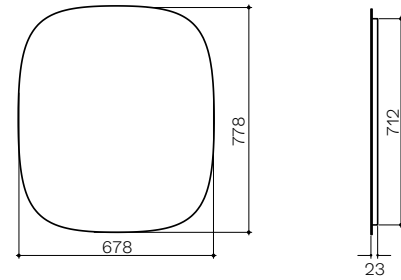

Specchio / Mirror ↓

SESP04/F	Specchio Seed 100x50 a filo lucido. <i>Seed Mirror 100x50 with transparent beveled edge.</i>	480