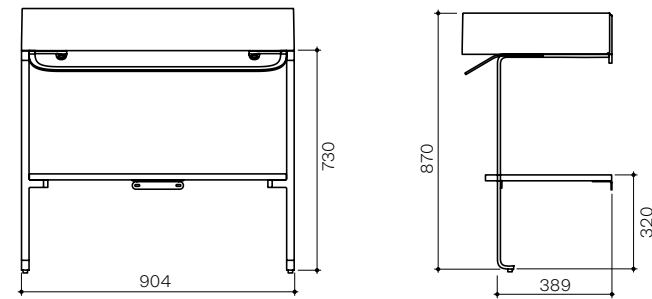

Cameo Struttura 90x50

Cameo Structure 90x50

Struttura in metallo, fissaggio a parete.
Metal structure, wall fixing.

Installazione <i>Installation</i>		A parete <i>Wall fixing</i>
Dimensioni <i>Dimensions</i>		90 × 50 × 73h cm
Peso <i>Weight</i>		36,10 kg
Fissaggi <i>Hardware</i>		Inclusi <i>Included</i>

Lavabo / Washbasin ↓

CML07[JA

CAMEO
90 × 50 h14 cm

Dettagli del lavabo
→ pag 93
For washbasin details
→ pag 93

NERO
[NO]

BRONZO
[BR]

1400

1575

Struttura / Structure ↓

CMST03[JA

Struttura in metallo
verniciato nero opaco
o bronzo

*Metal structure painted
in Nero or Bronzo*

NERO
[NO]

BIANCO
[BO]

COLORI CERAMICA
CERAMIC COLORS

180

180

315

Ripiano / Shelf ↓

CMR03[JA

Mensola in legno laccato

Lacquered wood shelf

Accessori / Accessories ↓

SI5STO[NO]JA

Sifone TONDO nero
per lavabo.

*Black ROUND siphon
for washbasin.*

140

Finiture disponibili
Available finishes
→ pag 280