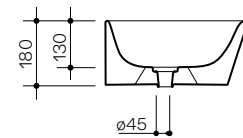

Soul

70 × 38 h18

Lavabo in ceramica da appoggio senza troppopieno e quattro lati smaltati. Piletta esclusa.
Countertop ceramic washbasin without overflow and four enamelled sides. Drain not included.

Installazione <i>Installation</i>		Appoggio <i>Countertop</i>
Troppo pieno <i>Overflow</i>		Senza troppopieno <i>Without overflow</i>
Piletta <i>Drain</i>		Scarico libero ø 7,2 cm <i>Free flow ø 7,2 cm</i>