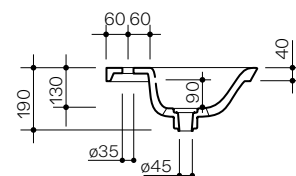

Soul

55 × 42 h4

Lavabo in ceramica da incasso con troppopieno, quattro lati e lato inferiore smaltato. Piletta esclusa.
Fitted ceramic washbasin with overflow, four enamelled sides and bottom. Drain not included.

Installazione <i>Installation</i>		Incasso <i>Fitted</i>
Troppo pieno <i>Overflow</i>		Con troppopieno <i>With overflow</i>
Piletta <i>Drain</i>		Up & Down ø 7,2 cm

Smaltatura <i>Enamelled</i>		Lato inferiore <i>Bottom</i>
Smaltatura <i>Enamelled</i>		4 Lati <i>4 Sides</i>
Dimensioni <i>Dimensions</i>		55 × 42 × 4h cm
Peso <i>Weight</i>		9,90 kg
Capienza vasca <i>Tank capacity</i>		8,00 Lt
Pallet		100 x 120 x h160 → 27 pz. 100 x 120 x h220 → 40 pz.

Lavabo / Washbasin ↓

			BIANCO GLOSSY GLOSSY WHITE	COLORI OPACHI MATT COLORS	COLORI LUCIDI GLOSSY COLORS
SOL15[JA		Senza Foro <i>No Tap Hole</i>	430	640	640
SOL15[J/1A		1 Monoforo <i>1 Tap Hole</i>	445	655	655
SOL15[J/3A		3 Fori <i>3 Tap Holes</i>	445	655	655

PM[CL]TCU[JA
Raccomandata
Recommended

Piletta SCARICO LIBERO
o UP & DOWN in acciaio
cromato con tappo in
ceramica ø 7,2 cm.
*Chromed steel FREE
FLOW and UP & DOWN
drain with ceramic plug
ø 7,2cm*

Finiture disponibili
Available finishes
→ pag 278

Accessori / Accessories ↓

SI5STO[CL]JA
Sifone TONDO per lavabo
in acciaio.

125

*Steel ROUND siphon
for washbasin.*

Finiture disponibili
Available finishes
→ pag 280