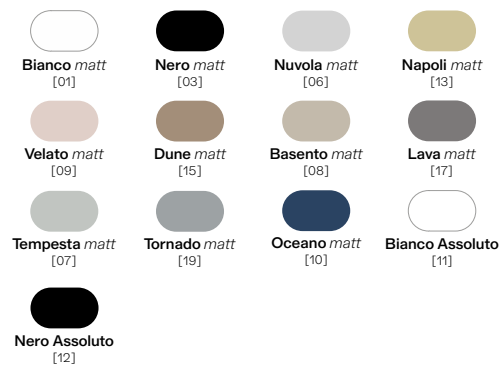

Colori opachi / Matt colors