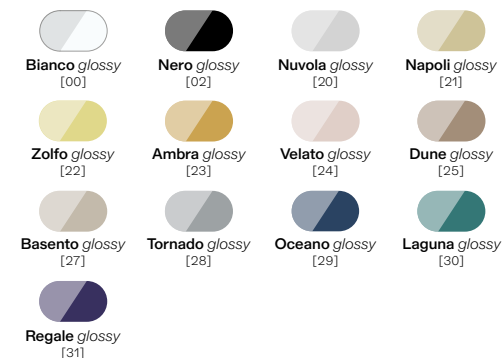

Colori lucidi / Glossy colors