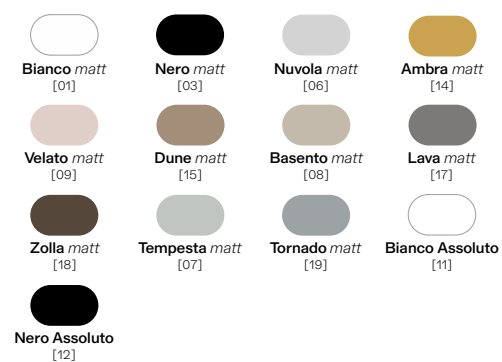

Colori opachi / Matt colors