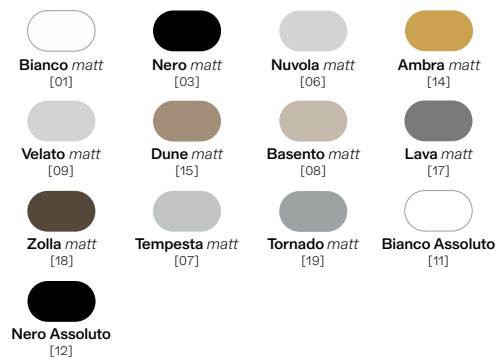

Colori opachi / Matt colors