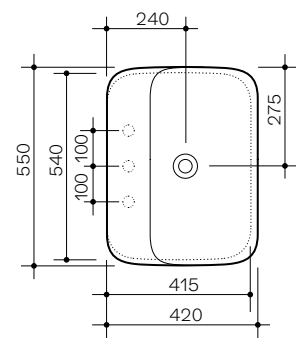

Soul

55 × 42 h4

Lavabo in ceramica da incasso con troppopieno, quattro lati e lato inferiore smaltato. Piletta esclusa.
Fitted ceramic washbasin with overflow, four enamelled sides and bottom. Drain not included.

Installazione <i>Installation</i>		Incasso <i>Fitted</i>
Troppo pieno <i>Overflow</i>		Con troppopieno <i>With overflow</i>
Piletta <i>Drain</i>		Up & Down ø 7,2 cm

Smaltatura <i>Enamelled</i>		Lato inferiore <i>Bottom</i>
Smaltatura <i>Enamelled</i>		4 Lati <i>4 Sides</i>
Dimensioni <i>Dimensions</i>		55 × 42 × 4h cm
Peso <i>Weight</i>		9,90 kg
Capienza vasca <i>Tank capacity</i>		8,00 Lt
Pallet		100 x 120 x h160 → 27 pz. 100 x 120 x h220 → 40 pz.

Lavabo / Washbasin ↓

			BIANCO GLOSSY GLOSSY WHITE	COLORI OPACHI MATT COLORS	COLORI LUCIDI GLOSSY COLORS
SOL15[JA		Senza Foro <i>No Tap Hole</i>	430	640	640
SOL15[J/1A		1 Monoforo <i>1 Tap Hole</i>	445	655	655
SOL15[J/3A		3 Fori <i>3 Tap Holes</i>	445	655	655

PM[CL]TCU[JA
Raccomandata
Recommended

Piletta SCARICO LIBERO
o UP & DOWN in acciaio
cromato con tappo in
ceramica ø 7,2 cm.
*Chromed steel FREE
FLOW and UP & DOWN
drain with ceramic plug
ø 7,2cm*

Finiture disponibili
Available finishes
→ pag 278

Accessori / Accessories ↓

SI5STO[CL]JA
Sifone TONDO per lavabo
in acciaio.

125

*Steel ROUND siphon
for washbasin.*

Finiture disponibili
Available finishes
→ pag 280