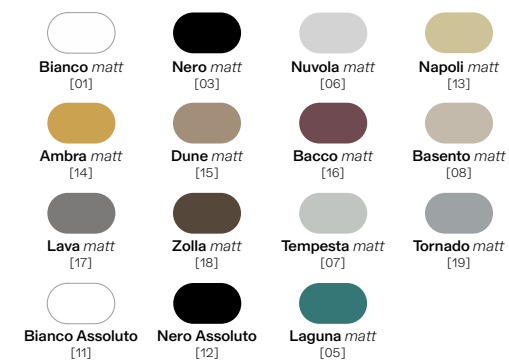

Colori opachi / Matt colors