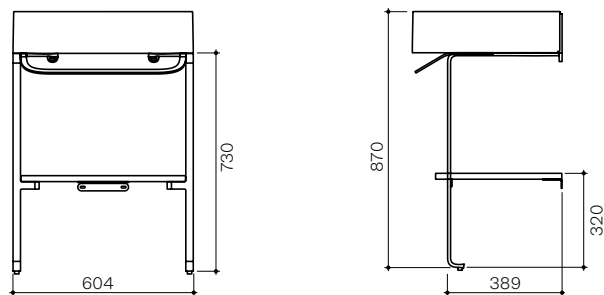

Cameo Struttura 60x50

Cameo Structure 60x50

Struttura in metallo, fissaggio a parete.
Metal structure, wall fixing.

Installazione <i>Installation</i>		A parete <i>Wall fixing</i>
Dimensioni <i>Dimensions</i>		60 × 50 × 73h cm
Peso <i>Weight</i>		36,10 kg
Fissaggi <i>Hardware</i>		Inclusi <i>Included</i>

Lavabo / Washbasin ↓

CML05[JA

CAMEO
60 × 50 h14 cm

Dettagli del lavabo
→ pag 89
For washbasin details
→ pag 89

Struttura / Structure ↓

CMST01[JA

Struttura in metallo
verniciato nero opaco
o bronzo

*Metal structure painted
in Nero or Bronzo*

NERO
[NO]

1325

BRONZO
[BR]

1500

Ripiano / Shelf ↓

CMR01[JA

Mensola in legno laccato

Lacquered wood shelf

NERO
[NO]

125

BIANCO
[BO]

125

COLORI CERAMICA
CERAMIC COLORS

260

Accessori / Accessories ↓

SI5STO[NO]A

Sifone TONDO nero
per lavabo.

*Black ROUND siphon
for washbasin.*

140

Finiture disponibili
Available finishes
→ pag 280