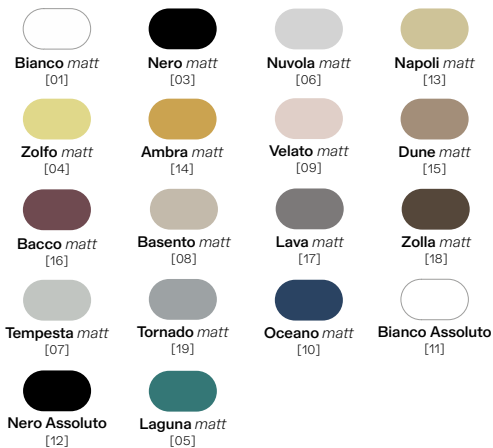

Colori opachi / Matt colors