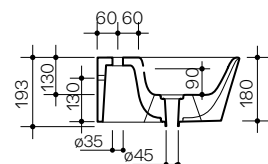

Soul

70 × 42 h18

Lavabo in ceramica da appoggio o sospeso con troppopieno e quattro lati smaltati. Piletta esclusa. *Countertop and wall-hung ceramic washbasin with overflow and four enamelled sides. Drain not included.*

Installazione <i>Installation</i>		Appoggio <i>Countertop</i>
		Sospeso fori pretracciati <i>Wall-hung pre-marked holes</i>
Troppo pieno <i>Overflow</i>		Con troppopieno <i>With overflow</i>
Piletta <i>Drain</i>		Up & down ø 7,2 cm
Smaltatura <i>Enamelled</i>		4 Lati <i>4 Sides</i>
Dimensioni <i>Dimensions</i>		70 × 42 × 18h cm
Peso <i>Weight</i>		18,80 kg
Capienza vasca <i>Tank capacity</i>		10,00 Lt
Fissaggi <i>Hardware</i>		Inclusi <i>Included</i>
Pallet		100 x 120 x h160 → 18 pz. 100 x 120 x h220 → 27 pz.

Lavabo / Washbasin ↓

		BIANCO GLOSSY GLOSSY WHITE	COLORI OPACHI MATT COLORS	COLORI LUCIDI GLOSSY COLORS	
SOL16[JA		Senza Foro <i>No Tap Hole</i>	480	715	715
SOL16[J/1A		1 Monoforo <i>1 Tap Hole</i>	500	735	735
SOL16[J/3A		3 Fori <i>3 Tap Holes</i>	500	735	735

PM[CL]TCU[JA		Piletta SCARICO LIBERO o UP & DOWN in acciaio cromato con tappo in ceramica ø 7,2 cm.	80	90	90

Finiture disponibili
Available finishes
→ pag 278

Accessori / Accessories ↓

SI5STO[CL]JA		Sifone TONDO per lavabo in acciaio.	125

Finiture disponibili
Available finishes
→ pag 280