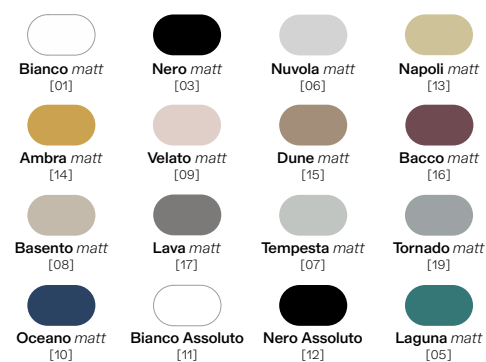

Colori opachi / Matt colors