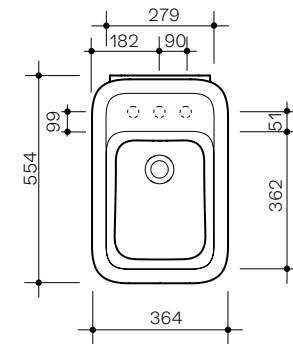

Cameo

Cameo Bidet Sospeso

Bidet sospeso 1 Monoforo / 3 Fori in ceramica con fissaggi inclusi. Piletta esclusa.
Wall-hung ceramic bidet 1 Tap Hole / 3 Tap Holes with hardware included. Drain not included.

Installazione Installation		Sospeso Wall-hung
Troppo pieno Overflow		Con troppopieno With overflow
Piletta Drain		Up & Down ø 6,4 cm

Dimensioni Dimensions		55 x 36 x 25h cm
Peso Weight		26,50 kg
Capienza vasca Tank capacity		9,00 Lt
Fissaggi Hardware		Inclusi Included
Pallet		100 x 120 x h160 → 15 pz. 100 x 120 x h220 → 25 pz.

Codice / Code ↓

CMB02[ ]A		Bidet Sospeso 1 Monoforo Wall-hung bidet 1 Tap Hole
CMB02[ ]/3A		Bidet Sospeso 3 Fori Wall-hung bidet 3 Tap Holes

535

800

800

Accessori / Accessories ↓

PM[CL]TMU[CL] Raccomandata Recommended		Piletta SCARICO LIBERO o UP & DOWN in acciaio con tappo metallo cromo ø 6,4 cm. Chromed steel FREE FLOW and UP & DOWN drain with chromed plug ø 6,4cm	70

Finiture disponibili
Available finishes
→ pag 278

SI5MTO[CL]A		Sifone Mini per lavabo in acciaio. Steel mini siphon for washbasin.	120

Finiture disponibili
Available finishes
→ pag 278

PT1SA Protezione Protection		Protezione insonorizzante per sanitari sospesi. Sound insulating for wall-mounted sanitary ware.	15

ST1SA Staffe Brackets		Staffe a "L" per sanitari sospesi. "L" shaped brackets for wall-hung sanitary.	45