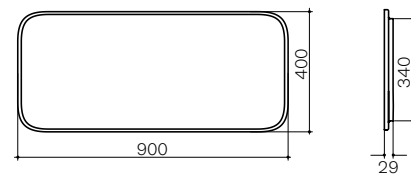

Cameo specchi

Cameo mirror

Specchi con cornice PU

Mirror with frame in polyurethane

Installazione <i>Installation</i>		Orizzontale <i>Horizontal</i>
		Verticale <i>Vertical</i>
Dimensioni <i>Dimensions</i>		90 x 40 cm 120 x 40 cm
Fissaggi <i>Hardware</i>		Inclusi <i>Included</i>