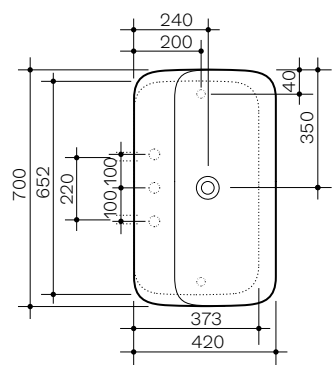

Soul

70 × 42 h18

Lavabo in ceramica da appoggio o sospeso con troppopieno e quattro lati smaltati. Piletta esclusa. *Countertop and wall-hung ceramic washbasin with overflow and four enamelled sides. Drain not included.*

Installazione <i>Installation</i>		Appoggio <i>Countertop</i>
		Sospeso fori pretracciati <i>Wall-hung pre-marked holes</i>
Troppo pieno <i>Overflow</i>		Con troppopieno <i>With overflow</i>
Piletta <i>Drain</i>		Up & down ø 7,2 cm
Smaltatura <i>Enamelled</i>		4 Lati <i>4 Sides</i>
Dimensioni <i>Dimensions</i>		70 × 42 × 18h cm
Peso <i>Weight</i>		18,80 kg
Capienza vasca <i>Tank capacity</i>		10,00 Lt
Fissaggi <i>Hardware</i>		Inclusi <i>Included</i>
Pallet		100 x 120 x h160 → 18 pz. 100 x 120 x h220 → 27 pz.

Lavabo / Washbasin ↓

		BIANCO GLOSSY GLOSSY WHITE	COLORI OPACHI MATT COLORS	COLORI LUCIDI GLOSSY COLORS	
SOL16[JA		Senza Foro <i>No Tap Hole</i>	480	715	715
SOL16[J/1A		1 Monoforo <i>1 Tap Hole</i>	500	735	735
SOL16[J/3A		3 Fori <i>3 Tap Holes</i>	500	735	735

PM[CL]TCU[JA		Piletta SCARICO LIBERO o UP & DOWN in acciaio cromato con tappo in ceramica ø 7,2 cm.	80	90	90

Finiture disponibili
Available finishes
→ pag 278

Accessori / Accessories ↓

SI5STO[CL]JA		Sifone TONDO per lavabo in acciaio.	125

Finiture disponibili
Available finishes
→ pag 280