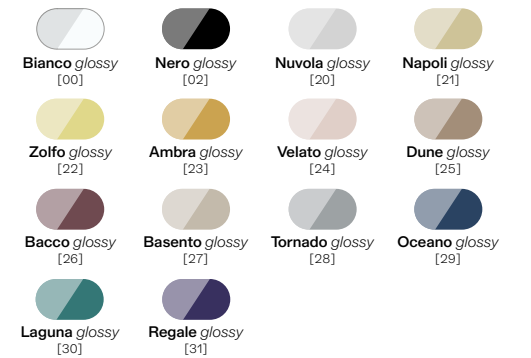

Colori lucidi / *Glossy colors*