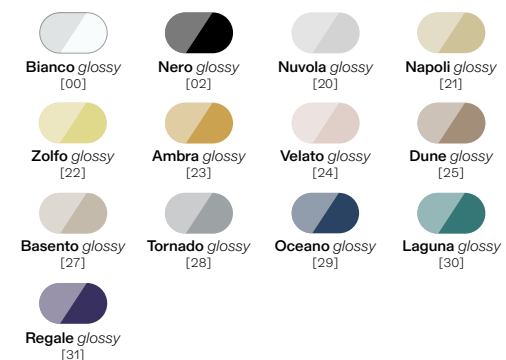

Colori lucidi / *Glossy colors*