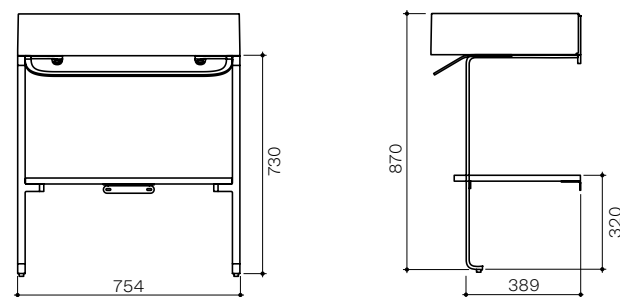

Cameo Struttura 75x50

Cameo Structure 75x50

Struttura in metallo, fissaggio a parete.
Metal structure, wall fixing.

Installazione <i>Installation</i>		A parete <i>Wall fixing</i>
Dimensioni <i>Dimensions</i>		75 × 50 × 73h cm
Peso <i>Weight</i>		36,10 kg
Fissaggi <i>Hardware</i>		Inclusi <i>Included</i>

Lavabo / Washbasin ↓

CML06[JA

CAMEO

75 × 50 h14 cm piano 26

Dettagli del lavabo
→ pag 91
For washbasin details
→ pag 91

Struttura / Structure ↓

CMST02[JA

Struttura in metallo
verniciato nero opaco
o bronzo

*Metal structure painted
in Nero or Bronzo*

NERO
[NO]

1360

BRONZO
[BR]

1535

Ripiano / Shelf ↓

CMR02[JA

Mensola in legno laccato

Lacquered wood shelf

NERO
[NO]

150

BIANCO
[BO]

150

COLORI CERAMICA
CERAMIC COLORS

280

Accessori / Accessories ↓

SI5STO[NO]JA

Sifone TONDO nero
per lavabo.

*Black ROUND siphon
for washbasin.*

140

Finiture disponibili
Available finishes
→ pag 280