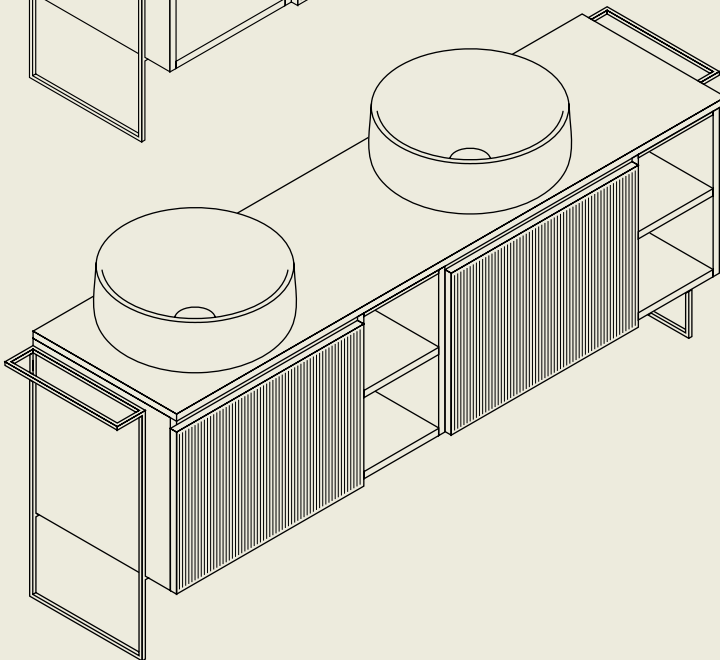

**BASE A GIORNO/OPEN BASE 35 CM (ACM135)**

**BASE 90 CM (ACM290)**  
**ANTA/DOOR 90 CM (ACM190)**

..... **SOSTEGNO CON PORTA ASCIUGAMANI/  
SUPPORT WITH TOWELHOLDER (ACA102)**

**BASE 60 CM (ACM260)**  
**ANTA/DOOR 60 CM (ACM160)**