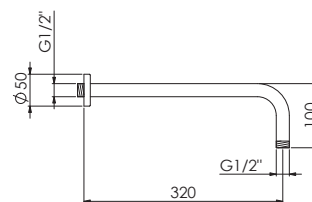

340 7900

320 mm

Preis | Price

Chrome	340 7900	42,00 Euro
Matt Black	340 7900 S	68,00 Euro
Brushed Gold	340 7900 BG	73,00 Euro