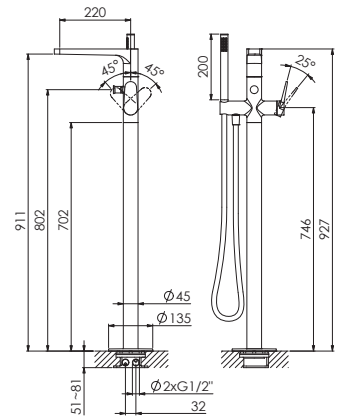

with 90° ceramic headparts,
intrinsicly safe against backflow,
with diverter and hand shower,
projection 220 mm

Preis | Price

Chrome	340 1162	840,00 Euro
Matt Black	340 1162 S	1.030,00 Euro
Brushed Gold	340 1162 BG	1.150,00 Euro