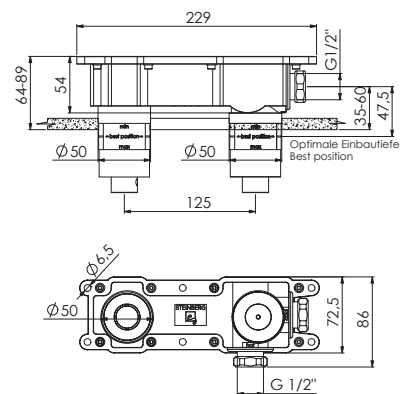

Montagevideo
installation video