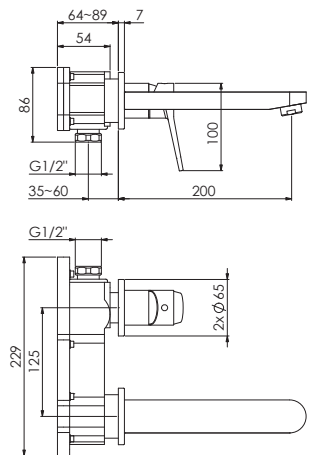

WALL MOUNTED SINGLE LEVER BASIN MIXER

Finish set with ceramic cartridge
(Concealed set 010 1800 3 order separately)

340 1814 3

Ausladung 200 mm
projection 200 mm

Preis | Price

Chrome	340 1814 3	199,00 Euro
Matt Black	340 1814 3 S	269,00 Euro
Brushed Gold	340 1814 3 BG	289,00 Euro