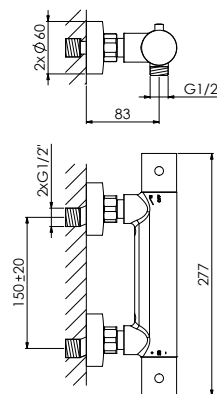

Preis | Price

Chrome	340 3200	240,00 Euro
Matt Black	340 3200 S	300,00 Euro
Brushed Gold	340 3200 BG	329,00 Euro