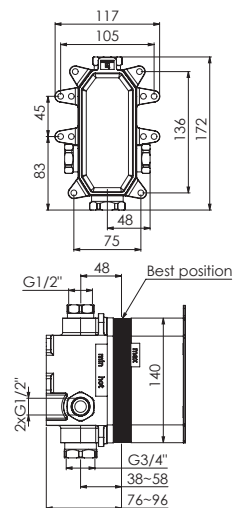

Montagevideo
installation video