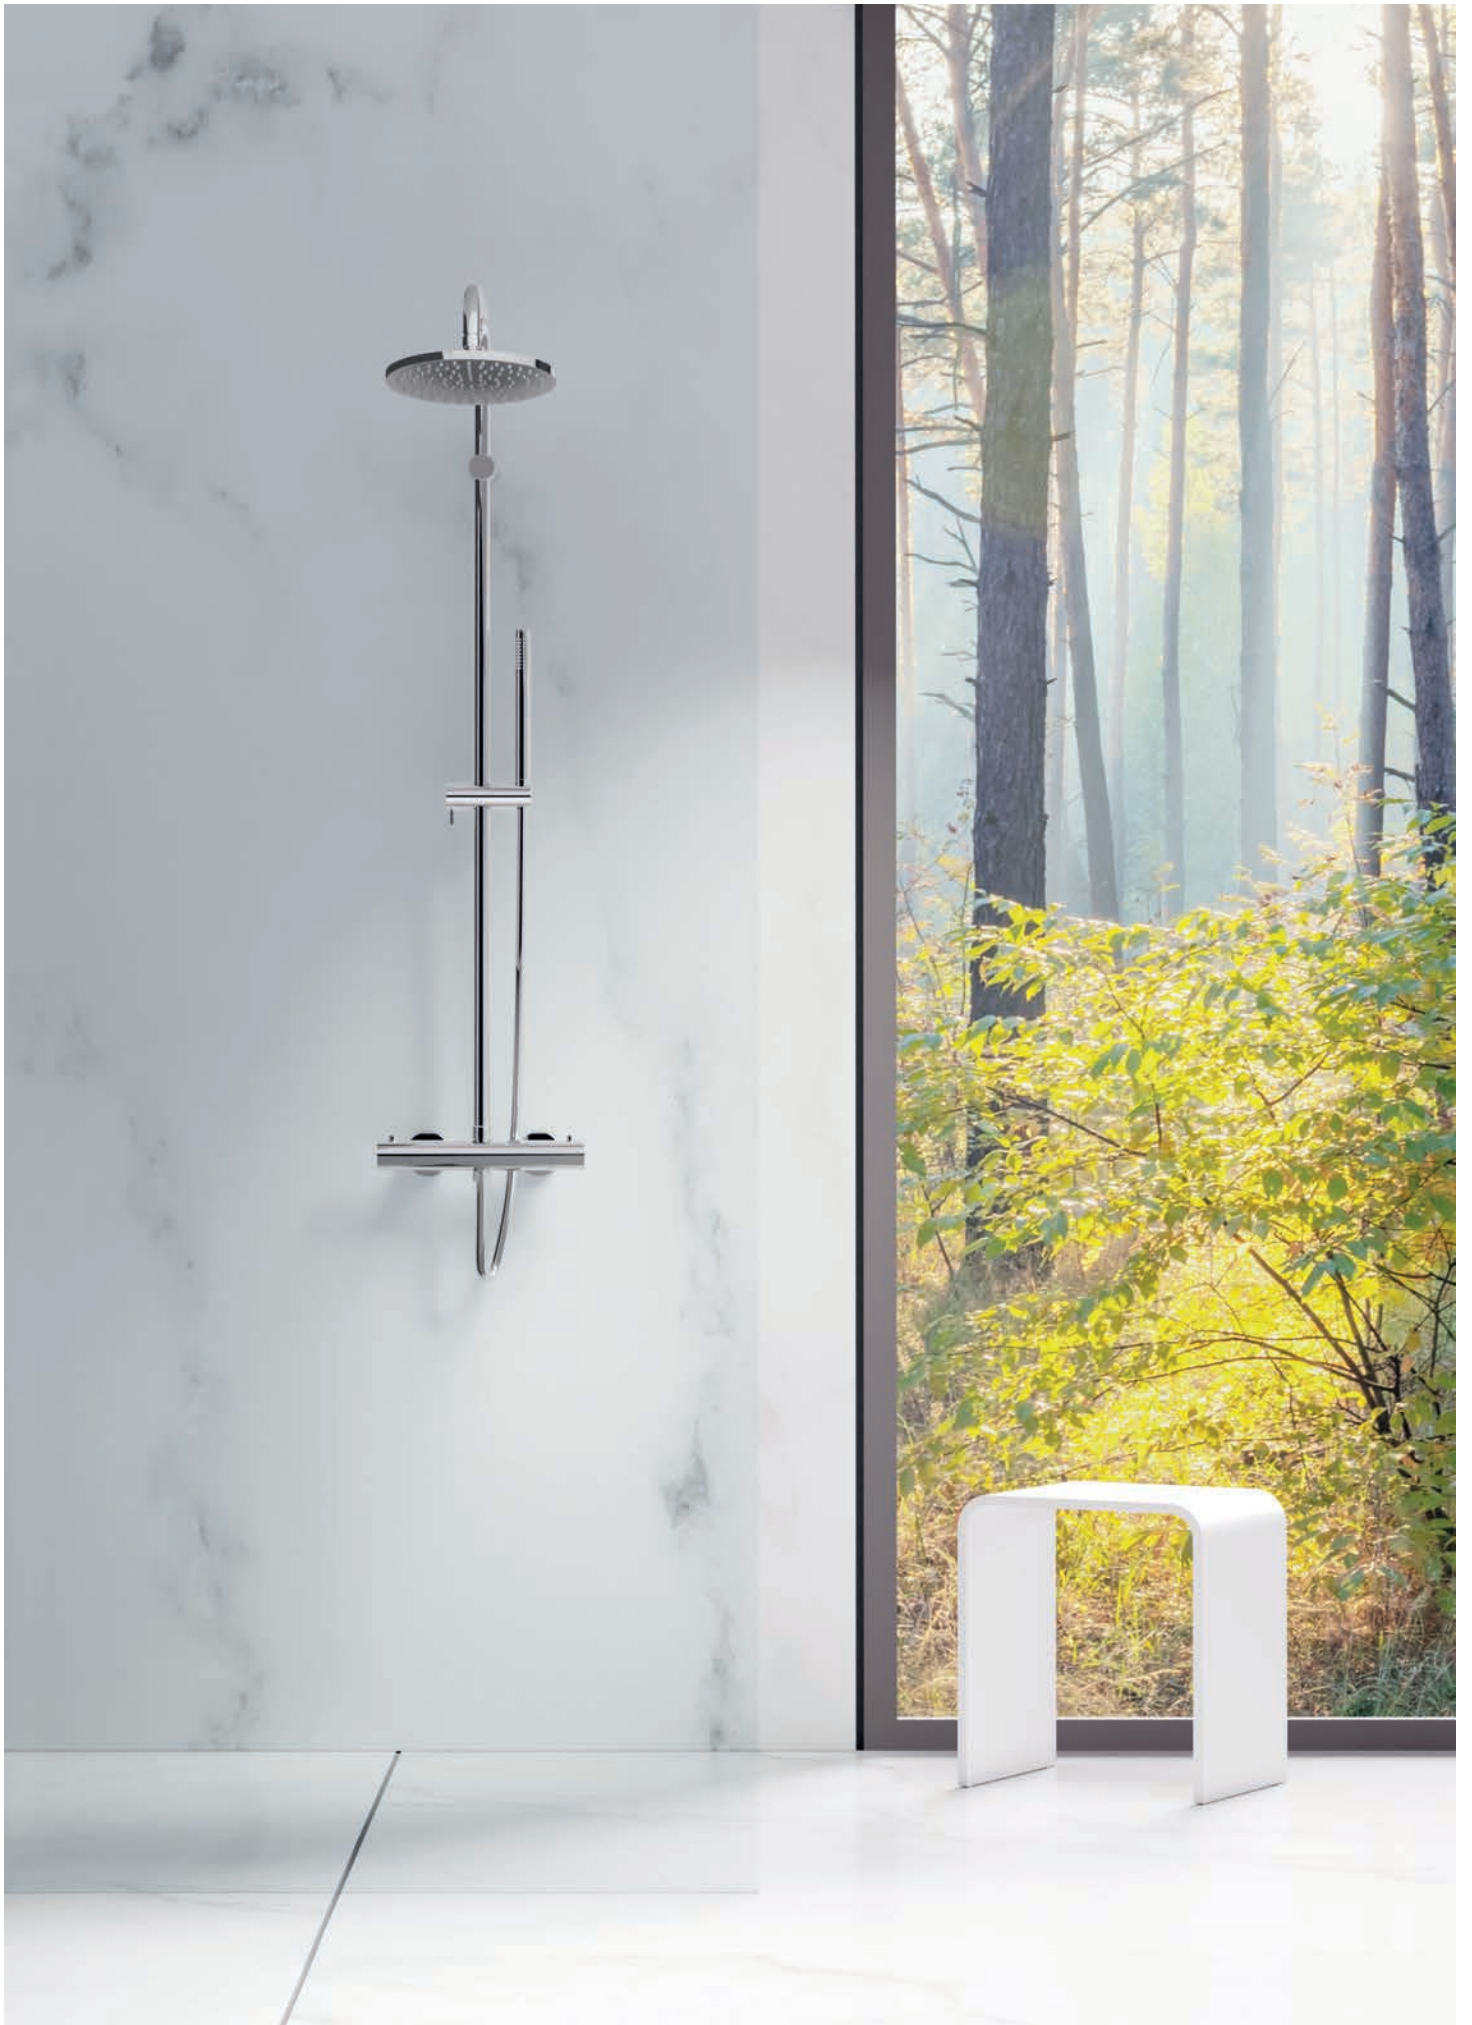

So stylish, so elegant, so cool: the new 340 Series is bound to impress also in Chrome. Its reduced, modern design, high-gloss chrome finish and a distinctive, cool elegance set true highlights in the bathroom.