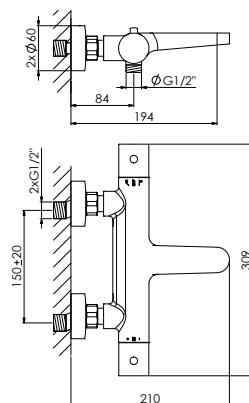

with temperature and volume control, intrinsically safe against backflow

340 3100

für Wanne
mit Umsteller, Ausladung 194 mm
for bathtub
with diverter, projection 194 mm

Preis | Price

Chrome	340 3100	280,00 Euro
Matt Black	340 3100 S	360,00 Euro
Brushed Gold	340 3100 BG	400,00 Euro