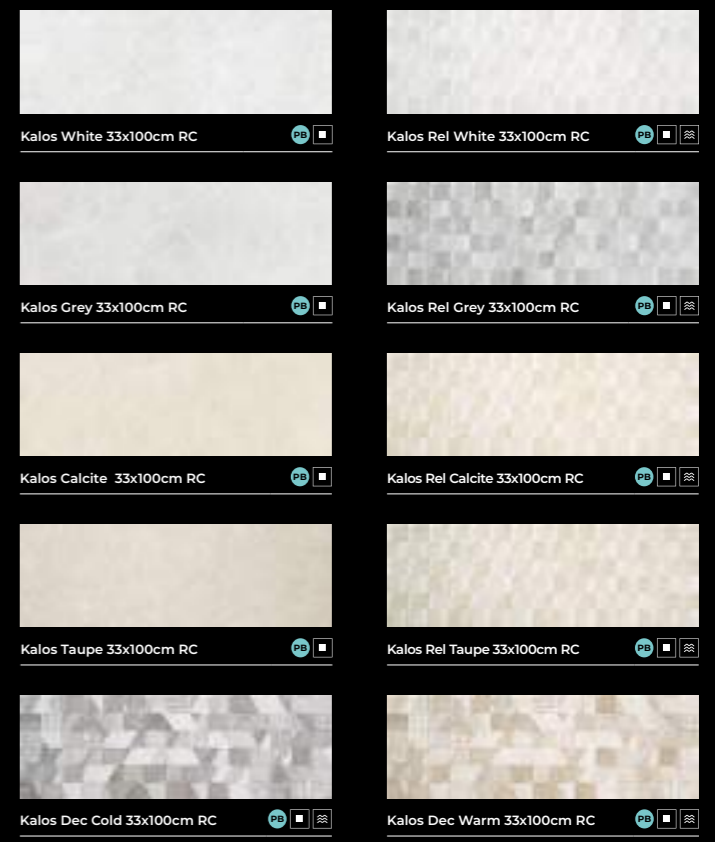

Kalos STONE COLLECTION

PASTA BLANCA · WHITE BODY