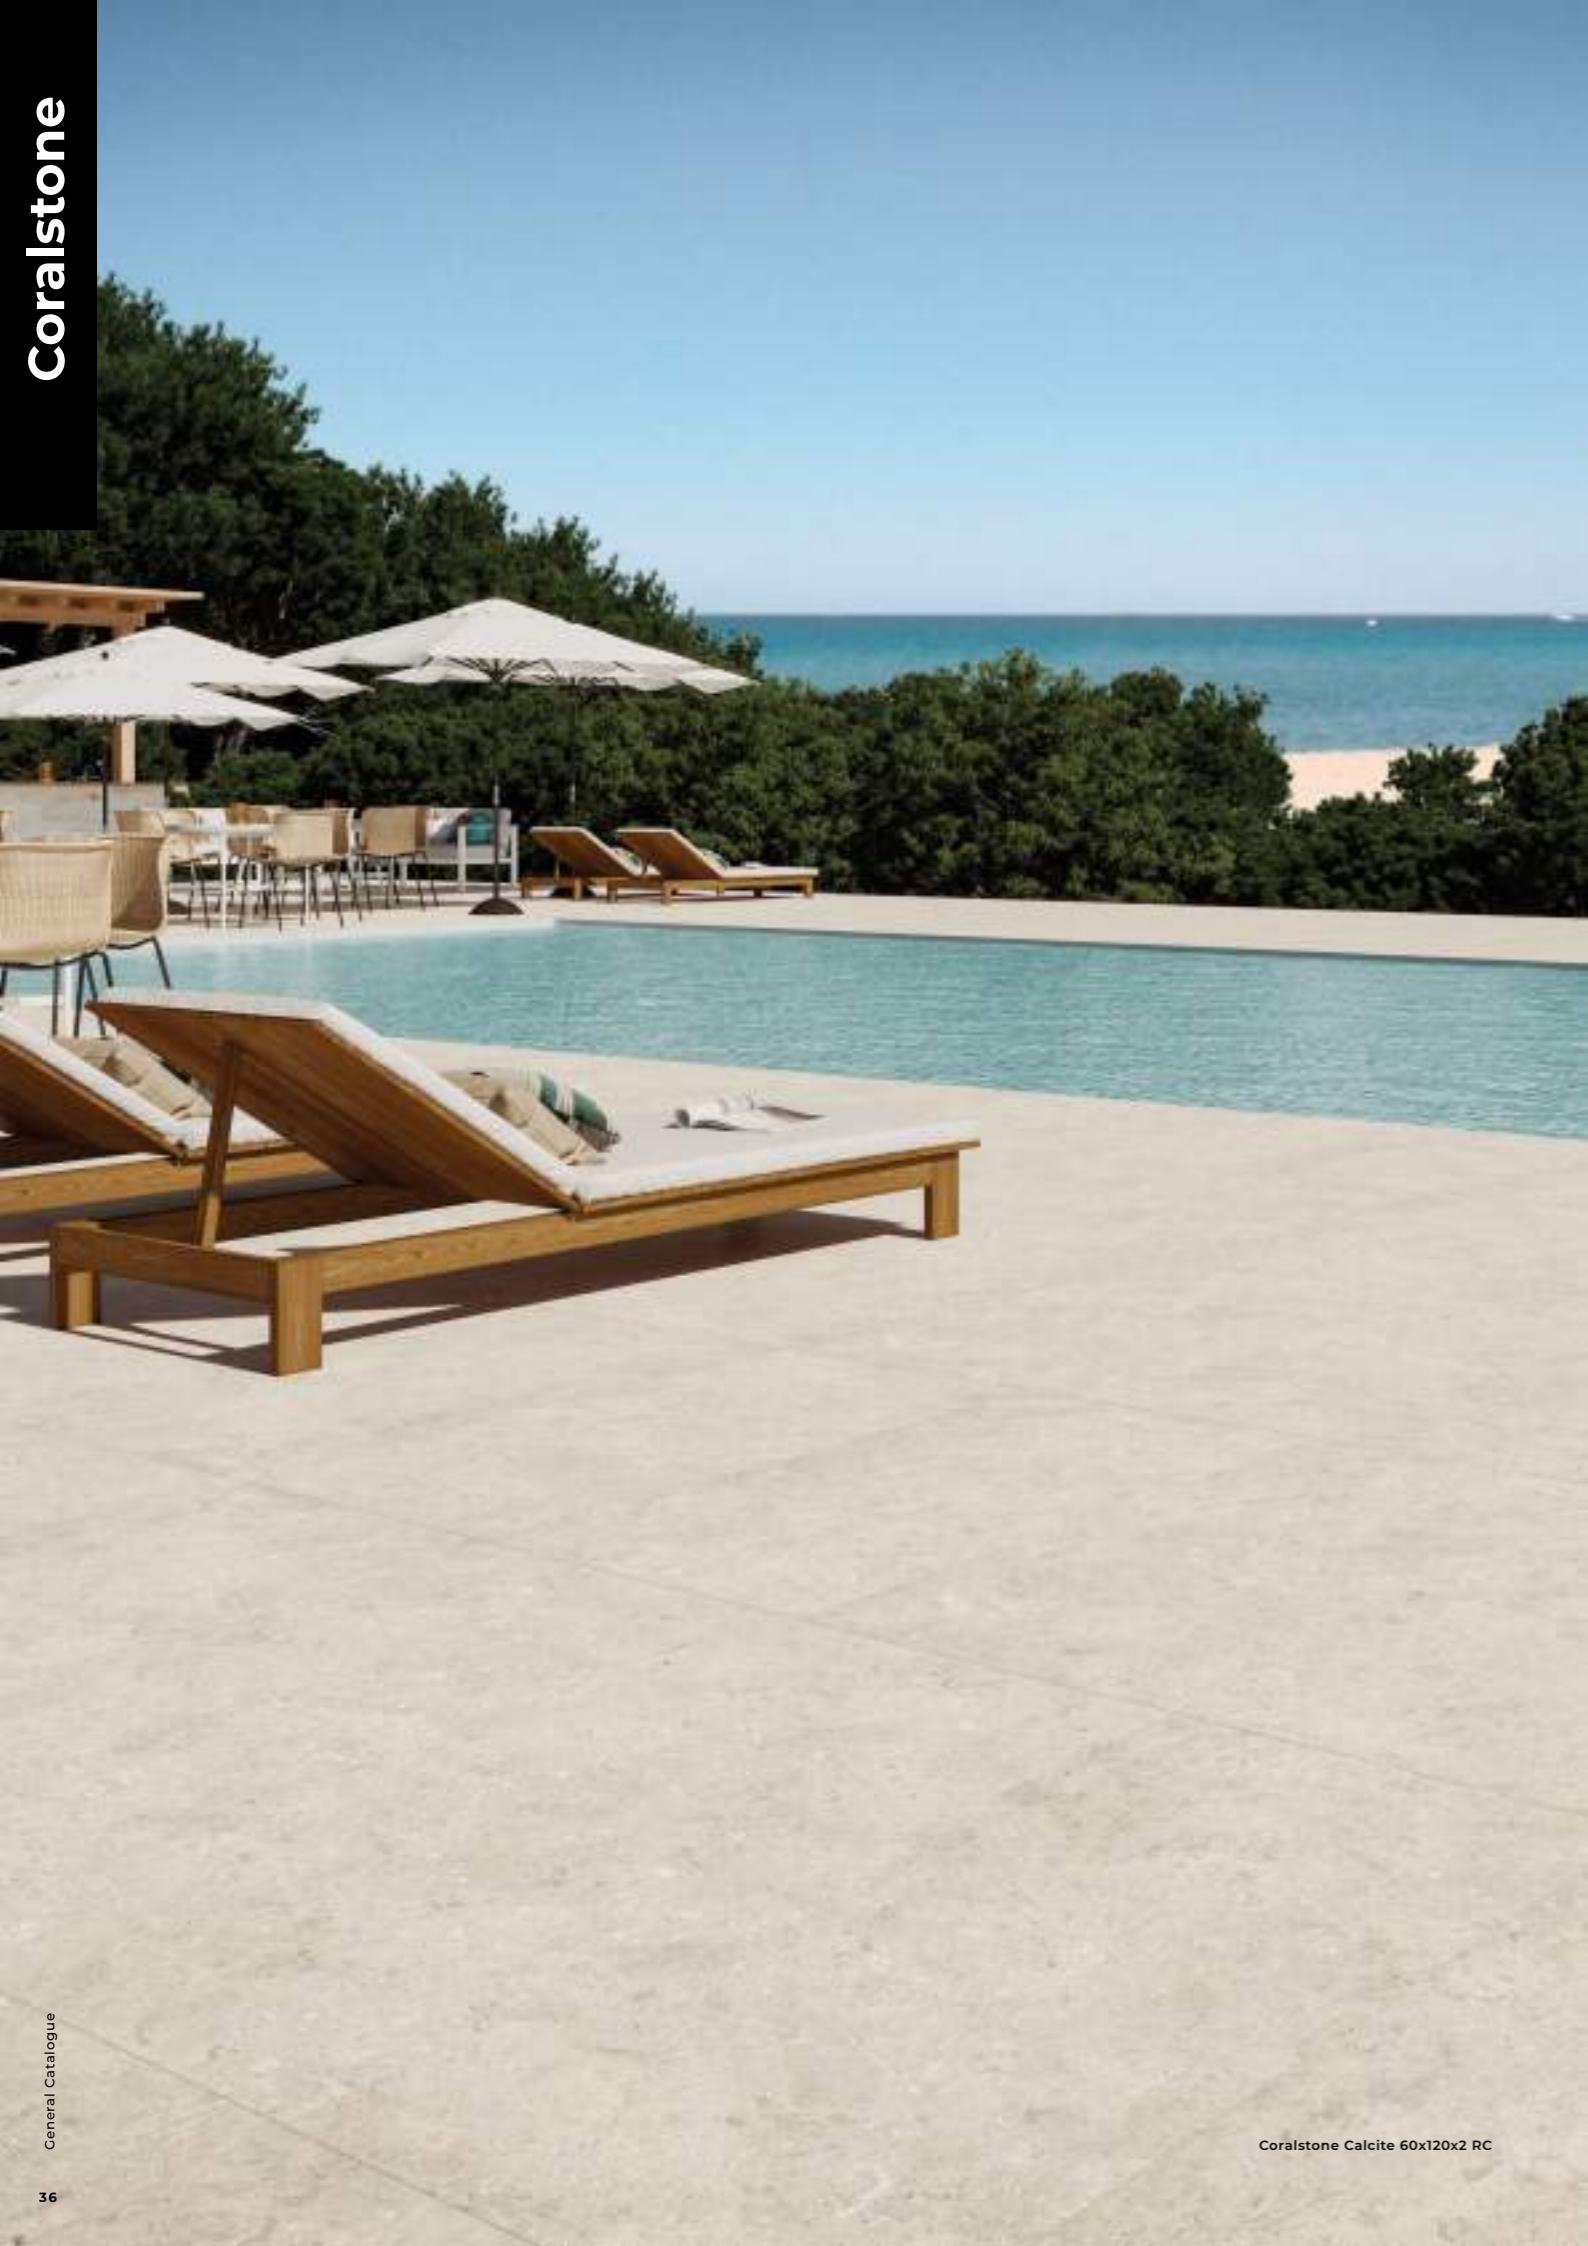

Coralstone

STONE COLLECTION

OUTDOOR20 BIM LIBRARY

PORCELÁNICO · PORCELAIN

				- Coralstone Cottone 60x60cm RC - Coralstone Cottone 60x60cm RC - Coralstone Cottone 60x60x2cm RC
- Coralstone Cottone 100x100cm RC - Coralstone Cottone 100x100cm RC - Coralstone Cottone 100x100x2cm RC				Coralstone Dec Mare Cottone 60x60cm RC
- Coralstone Bianco 100x100cm RC - Coralstone Bianco 100x100cm RC - Coralstone Bianco 100x100x2cm RC				Coralstone Dec Mare Bianco 60x60cm RC
- Coralstone Calcite 100x100cm RC - Coralstone Calcite 100x100cm RC - Coralstone Calcite 100x100x2cm RC				Coralstone Dec Mare Calcite 60x60cm RC
				Coralstone Dec Mare Calcite 60x60cm RC

EMBALAJE PACKING	CARACTERÍSTICAS TÉCNICAS / TECHNICAL CHARACTERISTICS						CÓD. PRECIO PRICE CODE	CAJAS / BOXES			PALET / PALLET			
	CT	R	A-B-C	GRAPH. VARIETY	COLOUR VARIETY	PIEZAS / PIECES		m²	Kg.	CAJAS / BOXES	m²	Kg.		
31,6x60,8 - 12"x24"	●	●	CT2	R10	B	24	V2	B186A	6	1,150	24	40	46,00	892
31,6x60,8 REL - 12"x24" REL	●	●	●	●	●	24	V2	B205DEC	6	1,150	24	40	46,00	892
31,6x60,8 ANTISLIP - 12"x24" ANTISLIP	●	●	CT3	R11	C	24	V2	B205DEC	6	1,150	24	40	46,00	892
60x60 RC - 24"x24" RC	●	●	CT2	R10	B	16	V2	B226B	3	1,080	23	40	43,20	900
60x60 RC ANTISLIP - 24"x24" RC ANTISLIP	●	●	CT3	R11	C	16	V2	B226DEC	3	1,080	23	40	43,20	900
60x120 RC - 24"x48" RC	●	●	CT2	R10	B	10	V2	B310C	2	1,440	31	36	51,84	1045
100x100 RC - 40"x40" RC	●	●	CT2	R10	B	6	V2	B311	2	2,000	48	24	48,00	1135
100x100 RC ANTISLIP - 40"x40" RC ANTISLIP	●	●	CT3	R11	C	6	V2	B311DEC	2	2,000	48	24	48,00	1135
60x60x2 RC - 24"x24"x0,8" RC OUTDOOR20	●	●	CT3	R11	C	16	V2	B410A	2	0,720	34	30	21,60	1015
60x60x2 RC DEC - 24"x24"x0,8" RC DEC OUTDOOR20	●	●	CT3	R11	C	6	V2	B410A	2	0,720	34	30	21,60	1015
60x90x2 RC - 24"x36"x0,8" RC OUTDOOR20	●	●	CT3	R11	C	10	V2	B524A	2	1,080	50	24	25,92	1190
60x120x2 RC - 24"x48"x0,8" RC OUTDOOR20	●	●	CT3	R11	C	10	V2	B600C	1	0,720	34	27	19,44	928
100x100x2 RC - 40"x40"x0,8" RC OUTDOOR20	●	●	CT3	R11	C	6	V2	B600A	1	1,000	48	24	24,00	1143

DISPONIBLE PIEZA ESPECIAL pág.226
AVAILABLE COMPLEMENTARY PIECE p.226

Coralstone Calcite 60x120x2 RC