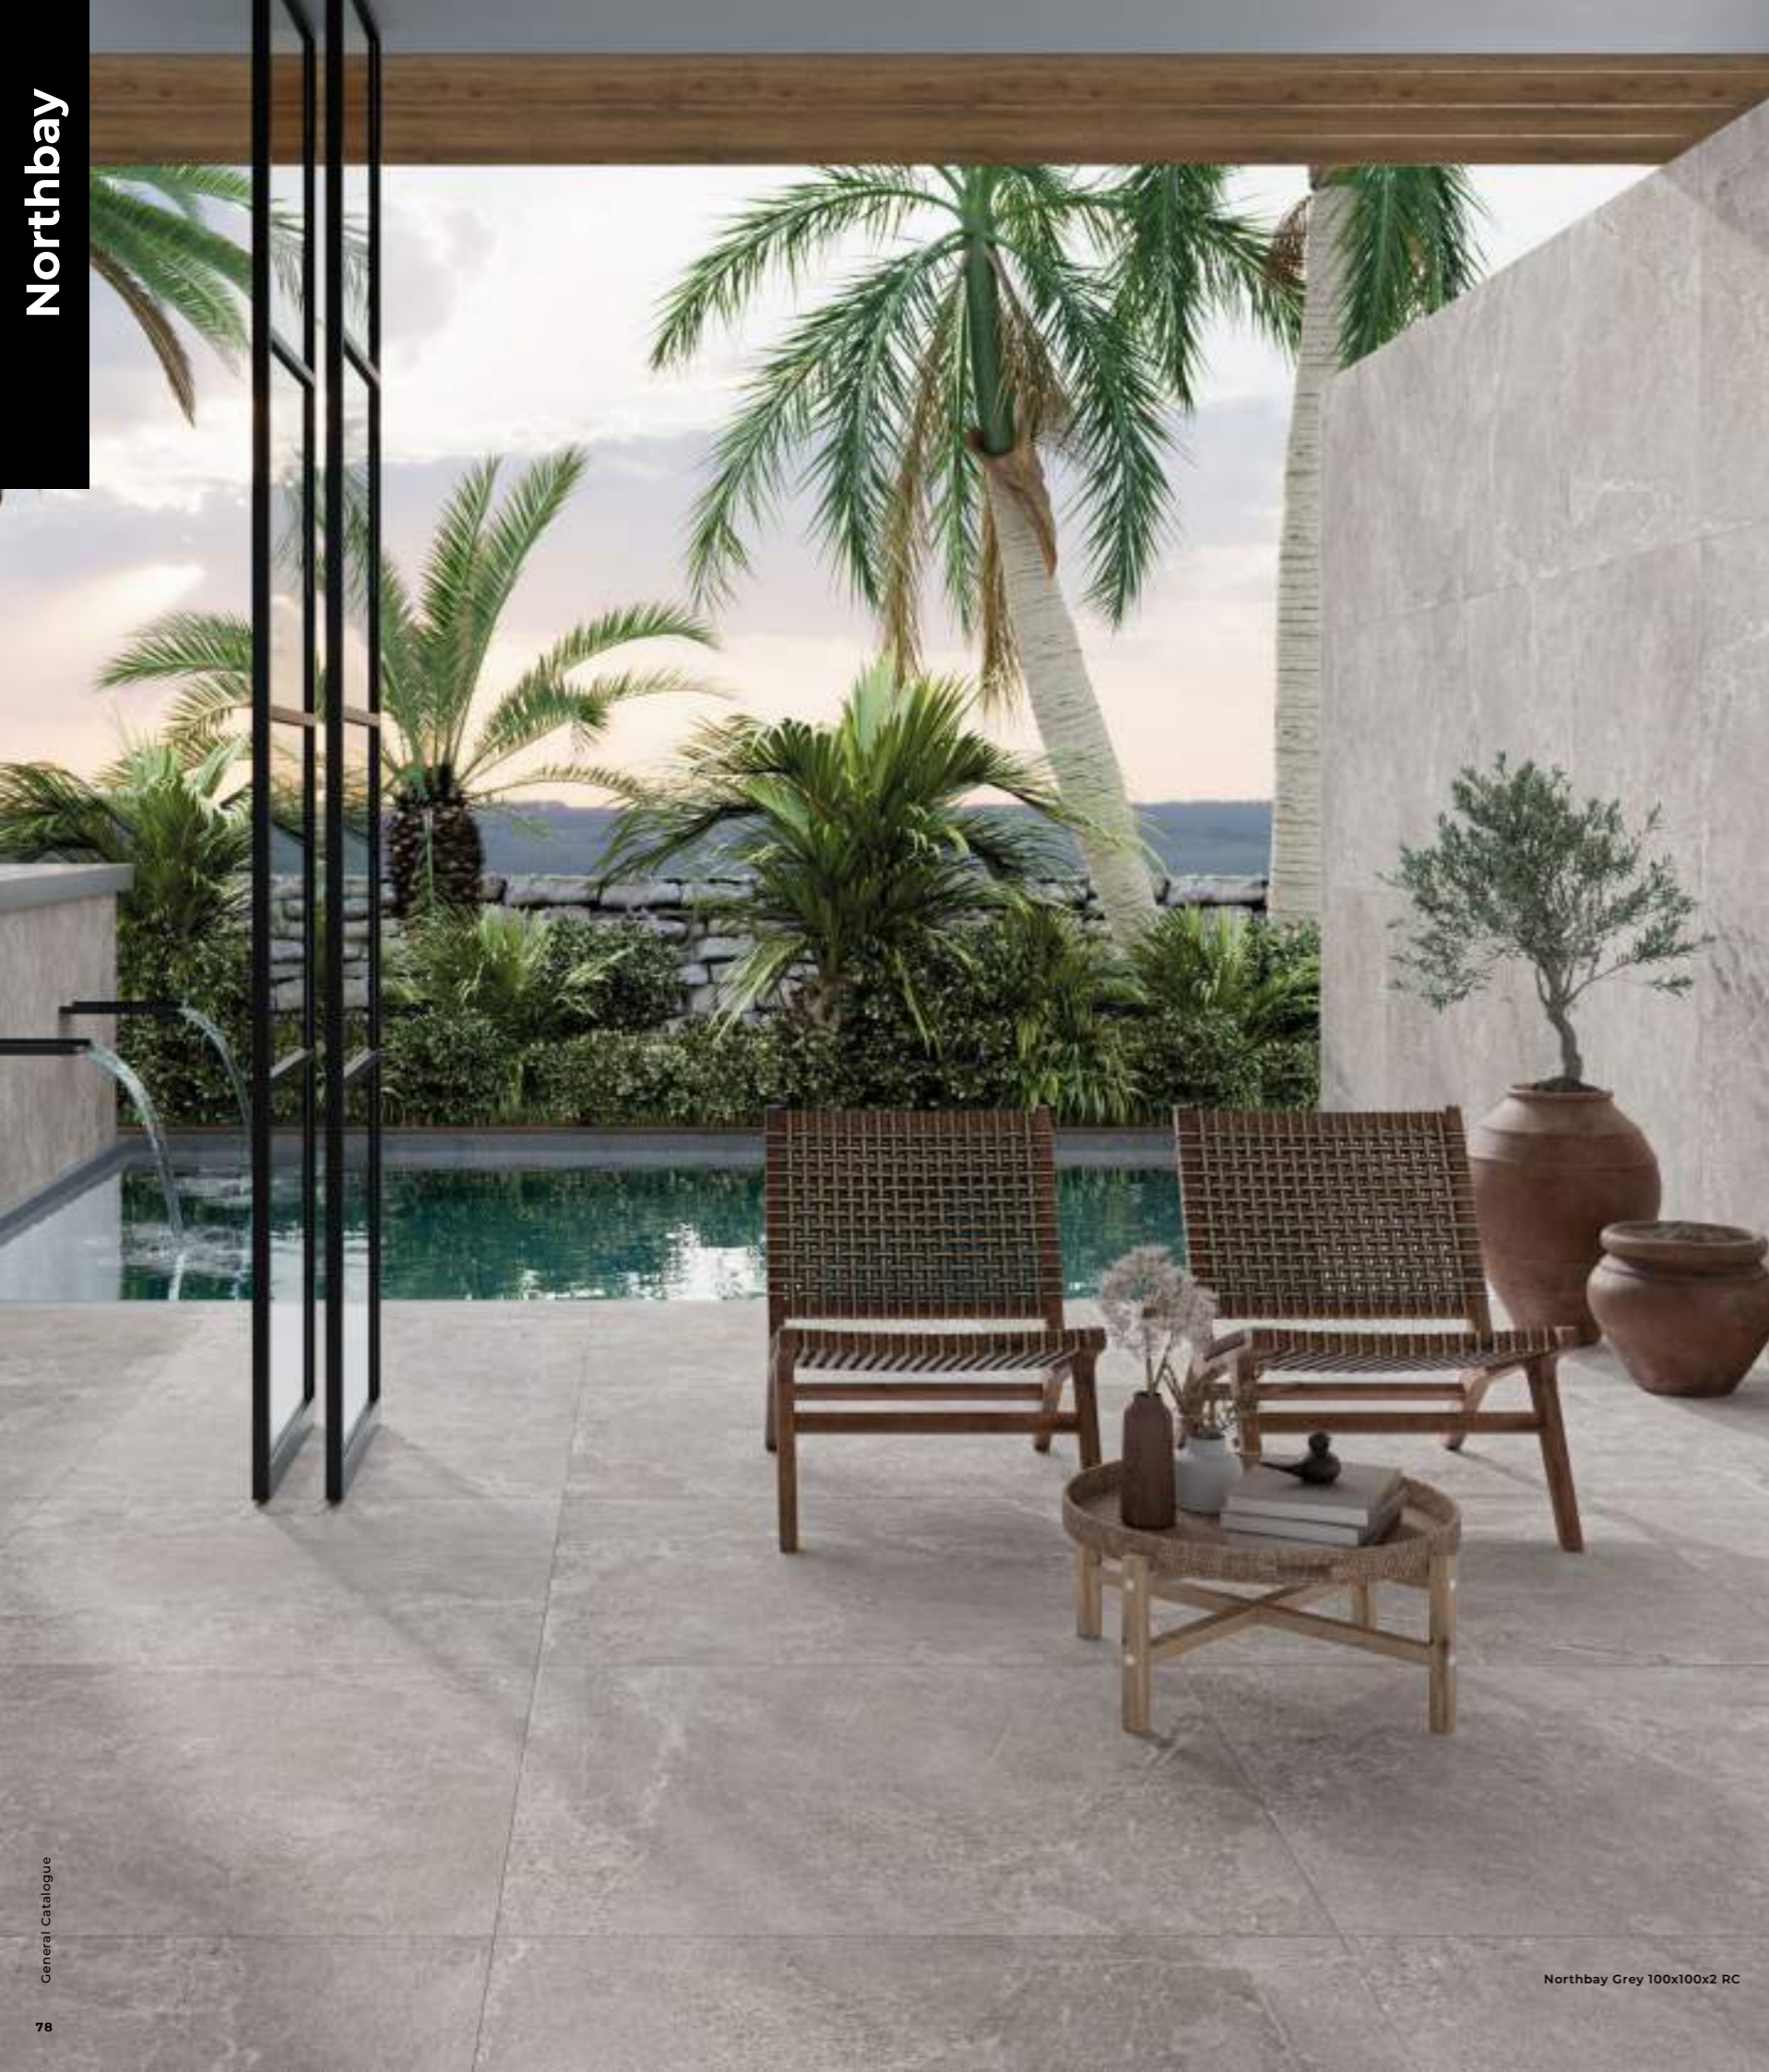

Northbay

STONE COLLECTION

OUTDOOR20

PORCELÁNICO · PORCELAIN

Northbay White 100x100cm RC Northbay White 100x100x2cm RC	Northbay White 60x120cm RC	Northbay White 60x90x2cm RC
Northbay White 31,6x60,8cm	Northbay Bone 60x120cm RC	Northbay Bone 60x90x2cm RC
Northbay Rel White 31,6x60,8cm	Northbay Bone 100x100cm RC Northbay Bone 100x100x2cm RC	Northbay Rel Bone 31,6x60,8cm
Northbay Grey 60x120cm RC	Northbay Grey 100x100cm RC Northbay Grey 100x100x2cm RC	Northbay Rel Grey 31,6x60,8cm

EMBALAJE PACKING	CARACTERÍSTICAS TÉCNICAS TECHNICAL CHARACTERISTICS				CÓD. PRECIO PRICE CODE	CAJAS BOXES		PALET PALLET	
	CT	R	A-B-C	GRAPH. COLOUR VARIETY		PIEZAS PIECES	m² Kg.	CAJAS BOXES	m² Kg.
31,6x60,8 · 12"x24"	•			CT2 R10 B 30 V3	B186A	6	1,150 24	40	46,00 892
31,6x60,8 REL · 12"x24" REL	•			30 V3	B205DEC	6	1,150 24	40	46,00 892
60x120 RC · 24"x48" RC	•			CT2 R10 B 24 V3	B310C	2	1,440 31	36	51,84 1045
100x100 RC · 40"x40" RC	•			CT2 R10 B 9 V3	B311	2	2,000 48	24	48,00 1135
60x90x2 RC · 24"x36"x0,8" RC OUTDOOR20	•	•		CT3 R11 C 24 V3	B524A	2	1,080 50	24	25,92 1190
100x100x2 RC · 40"x40"x0,8" RC OUTDOOR20	•	•		CT3 R11 C 9 V3	B600A	1	1,000 48	24	24,00 1143

DISPONIBLE PIEZA ESPECIAL pág.226
AVAILABLE COMPLEMENTARY PIECE p.226

Northbay Grey 100x100x2 RC