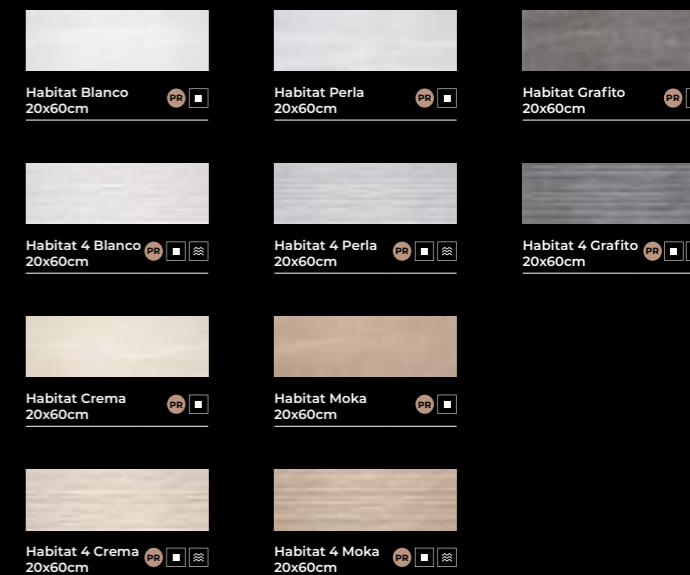

Habitat

STONE COLLECTION

PASTA ROJA · RED BODY

Habitat Grafito 20x60

REFERENCIA REFERENCE	CARACTERÍSTICAS TÉCNICAS / TECHNICAL CHARACTERISTICS								
	●	●	●	●	CT	R	A-B-C	GRAPH. VARIETY	COLOUR VARIATION
20x60 · 8"x24"	●	●	●	●				18	V2
20x60 REL · 8"x24" REL	●	●	●	●				18	V2

EMBALAJE PACKING	CÓD. PRECIO PRICE CODE	CAJAS / BOXES			PALET / PALLET		
		PIEZAS PIECES	m²	Kg.	CAJAS BOXES	m²	Kg.
20x60 · 8"x24"	B115	10	1,200	19	64	76,80	1215
20x60 REL · 8"x24" REL	B138DEC	10	1,200	19	64	76,80	1215