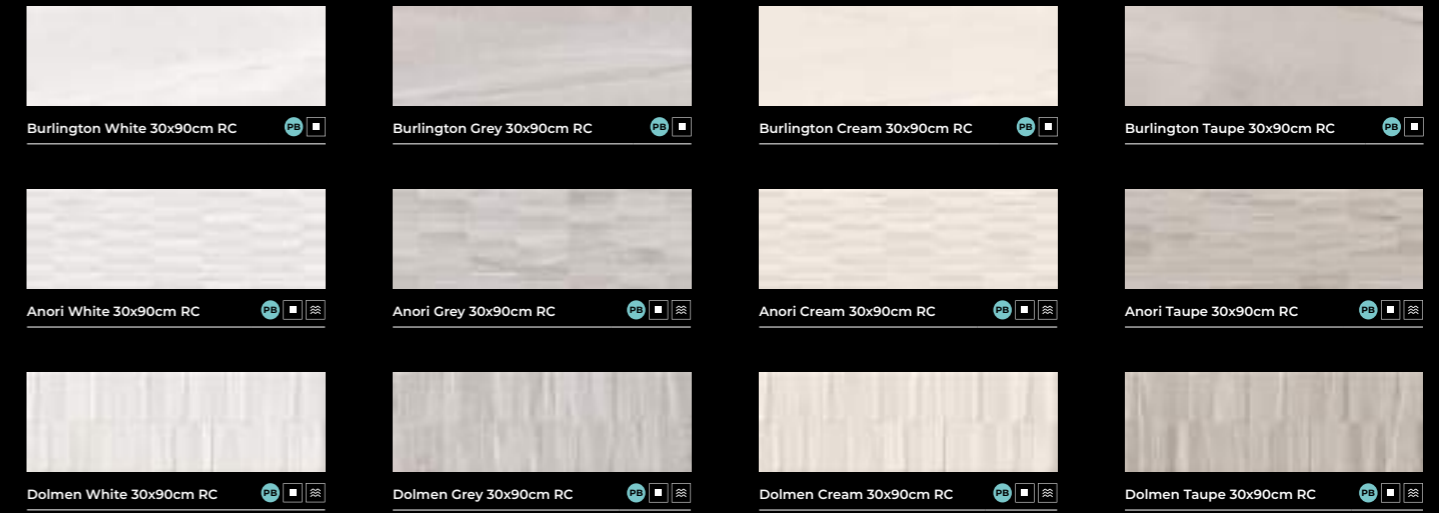

Burlington

STONE COLLECTION

PASTA BLANCA · WHITE BODY

EMBALAJE PACKING	CARACTERÍSTICAS TÉCNICAS / TECHNICAL CHARACTERISTICS						CÓD. PRECIO PRICE CODE	CAJAS / BOXES			PALET / PALLET						
	P	PB	PC	Y	COLOUR BODY	CT		R	A-B-C	GRAPH. VARIETY	COLOUR VARIAT.	PIEZAS PIECES	m²	Kg.	CAJAS BOXES	m²	Kg.
30x90 RC · 12"x36" RC	●	●	●	●					24	V2	4	1,080	20	48	51,84	1037	
30x90 RC REL · 12"x36" RC REL	●	●	●	●				4	V2		4	1,080	20	48	51,84	1037